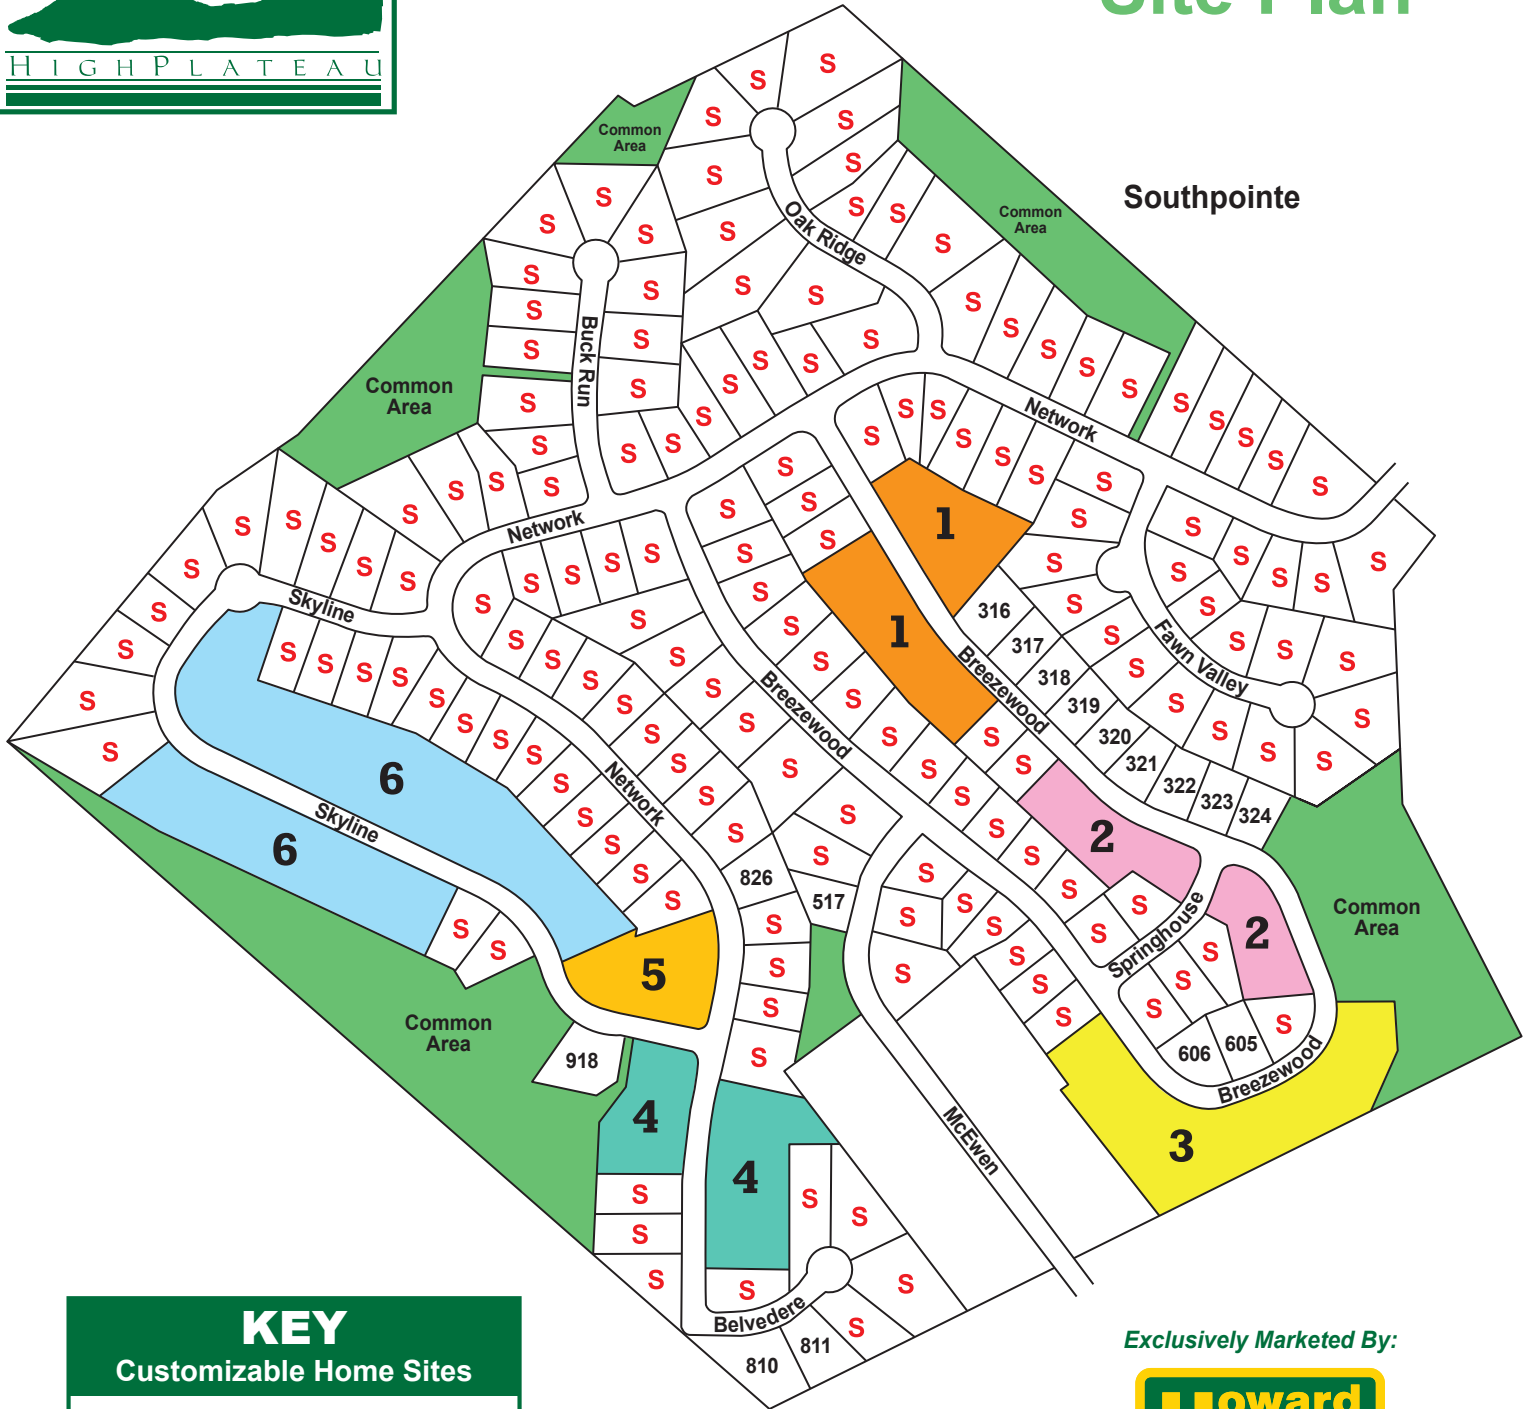

Site Plan

| KEY | |
|-------------------------|---------------------|
| Customizable Home Sites | |
| SECTION | LOT SIZES AVAILABLE |
| 1 | 0.3 to 1.26 acres |
| 2 | 0.3 to 0.9 acre |
| 3 | 0.3 to 1.5 acres |
| 4 | 0.3 to 1.3 acres |
| 5 | 0.3 to 1.7 acres |
| 6 | 0.3 to 1.6 acres |